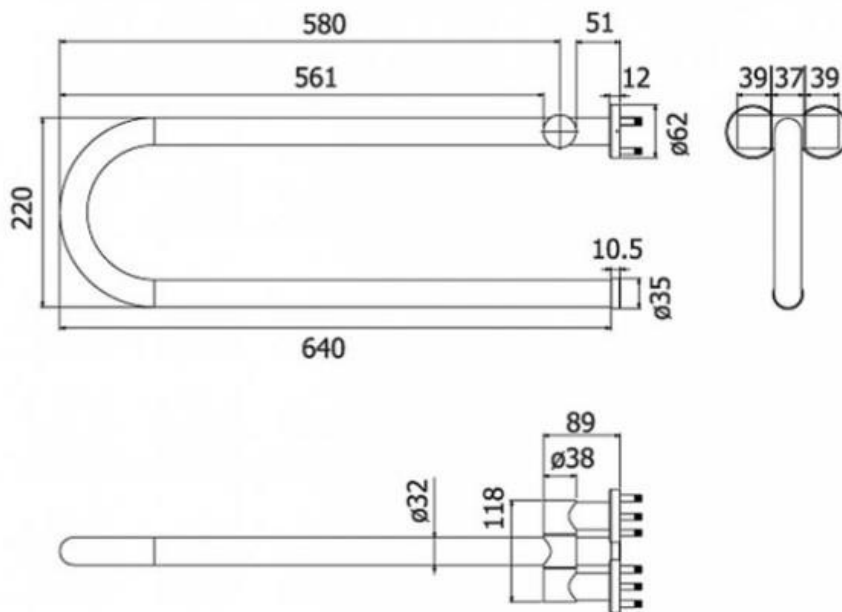

Brand : VRH, Thailand
 Name : GRAB BAR
 Item Code : FBVHS-0102DS
 Designer :
 Color / Finish: 304 Stainless Steel
 Dimensions : 32 x 580 x 220mm

Product info:

- Grab Bar
- Stainless Steel

Flushing of pipe must be done before fittings are installed. Failure to do so voids the warranty.